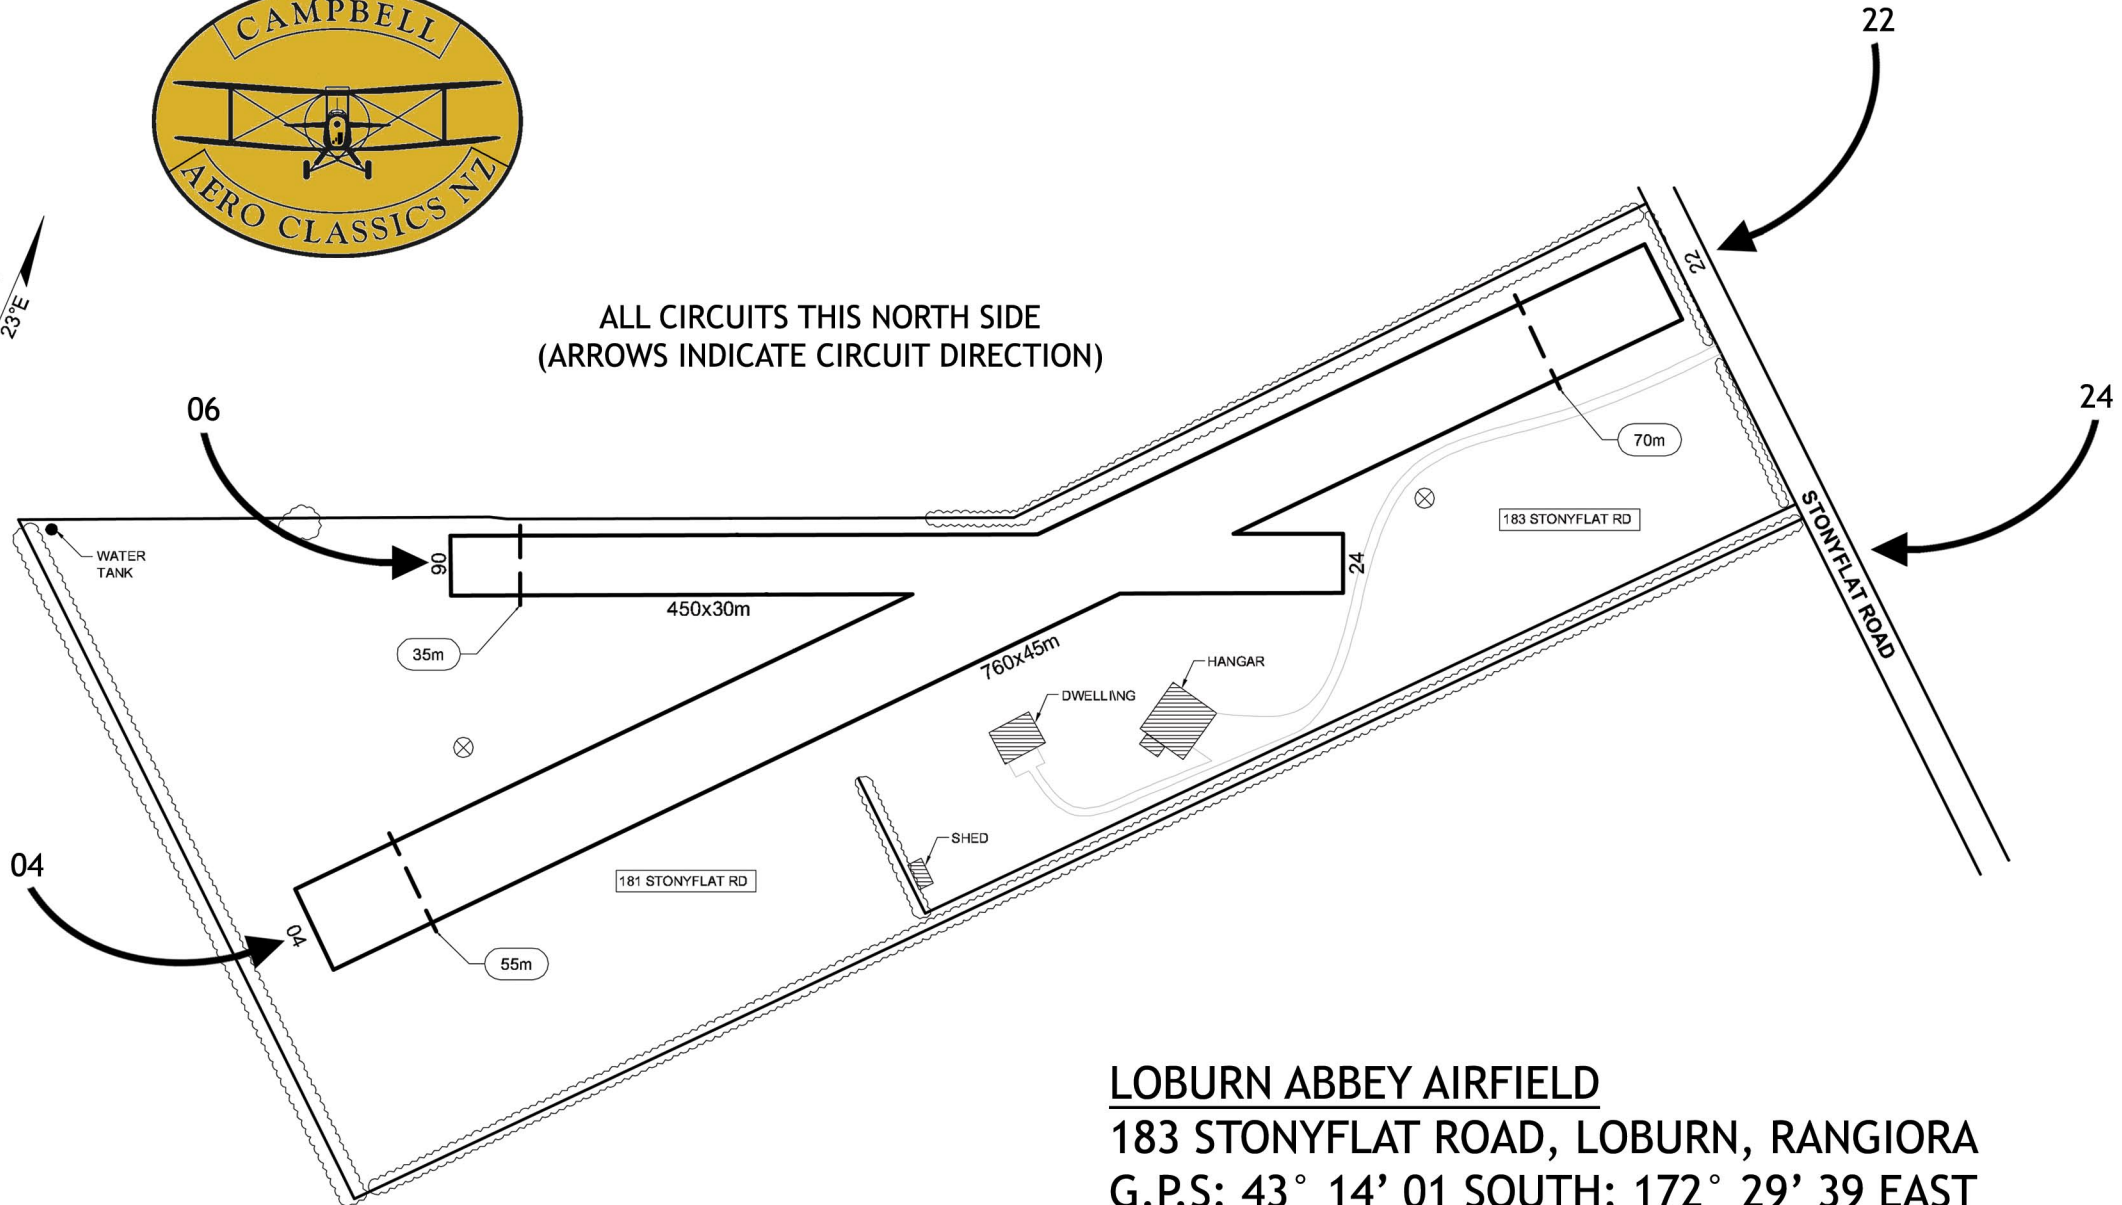

ALL CIRCUITS THIS NORTH SIDE  
(ARROWS INDICATE CIRCUIT DIRECTION)

### LOBURN ABBEY AIRFIELD

183 STONYFLAT ROAD, LOBURN, RANGIORA

G.P.S: 43° 14' 01 SOUTH; 172° 29' 39 EAST

ELEVATION: 380 ft ASL

Ivan and Sandy Campbell

Ph: (03) 312 8008

CAA DETERMINATION APPROVED PRIVATE AIRFIELD